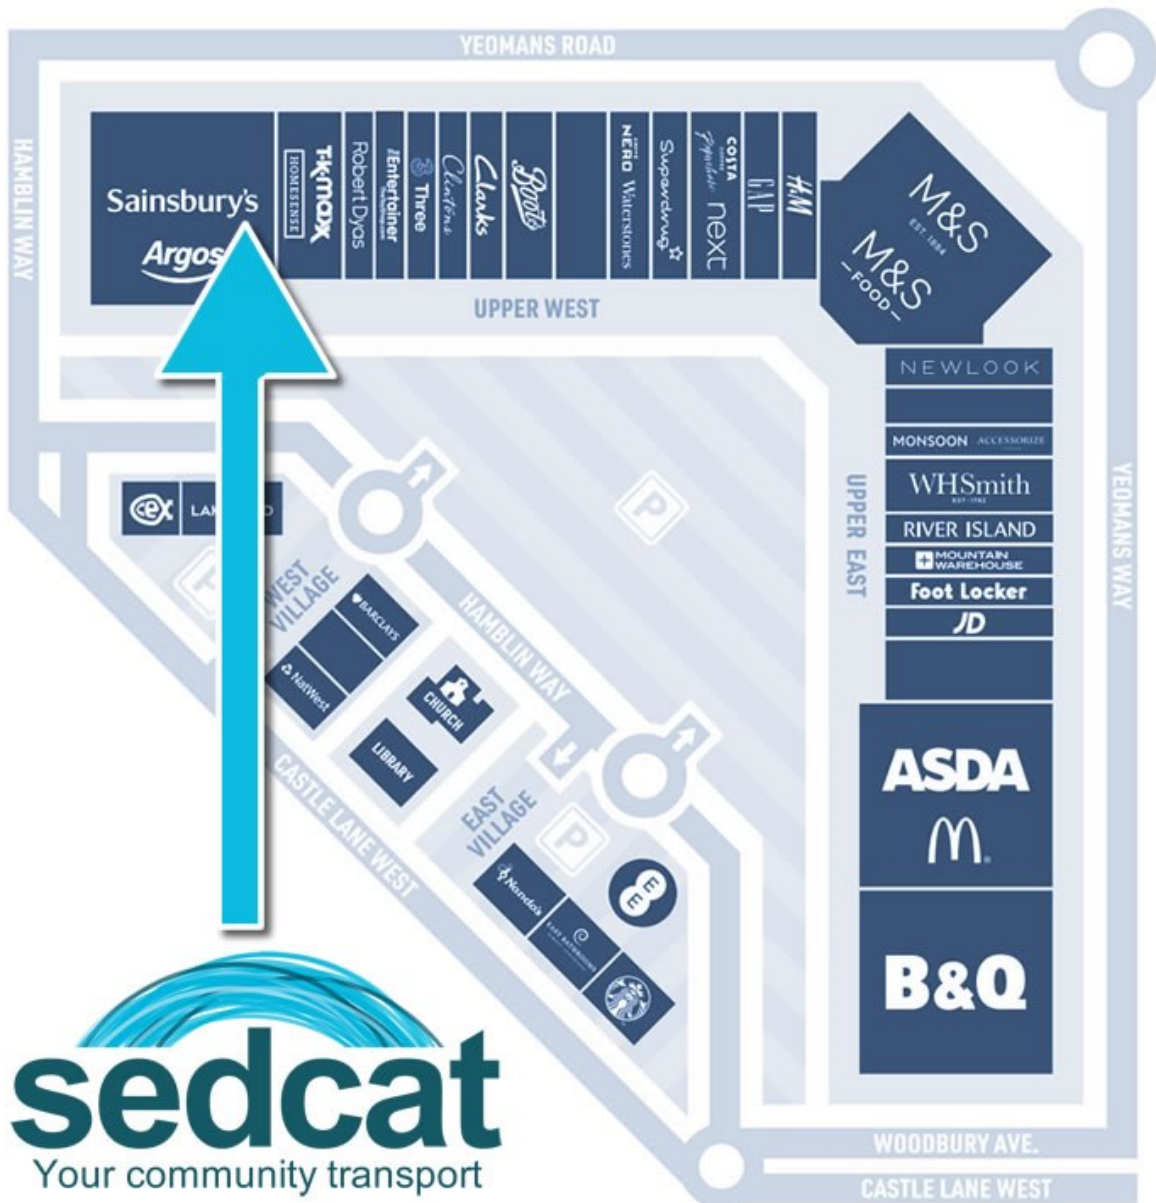

# SHOPMABILITY

CASTLEPOINT

WE'VE MOVED!

FIND US IN THE CAR PARK  
UNDERNEATH SAINSBURY'S

**sedcat**  
Your community transport

Need directions, please call us on **01202 534027** and a member of our team will be happy to guide you. Remember there is also parking